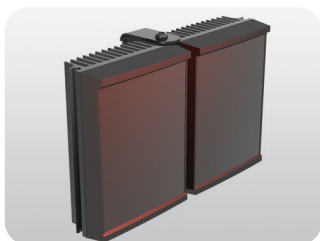

rayMAX 200

INFRA-RED PRODUCT RANGE

The RAYMAX series of High Performance Infra-Red LED illuminators provide class leading performance, long life and ultra low maintenance. They incorporate the very latest surface mount LED's to deliver excellent night-time pictures with improved optical output and outstanding reliability.

The unique Adaptive Illumination™ concept provides the flexibility to alter the angle of illumination on site to suit specific security needs and to match the camera's field of view. RAYMAX illuminators are also purpose designed to provide even output illumination.

Each unit is fitted with a Cool Running™ thermal management system to carefully control LED output and delivers a projected working life of 10 years.

RAYMAX illuminators are supplied with bracket and power supply. Control features on the power supply include adjustable power output, photocell and telemetry control. RAYMAX 200 is suitable for all low light installations up to 250 metres. (820ft)