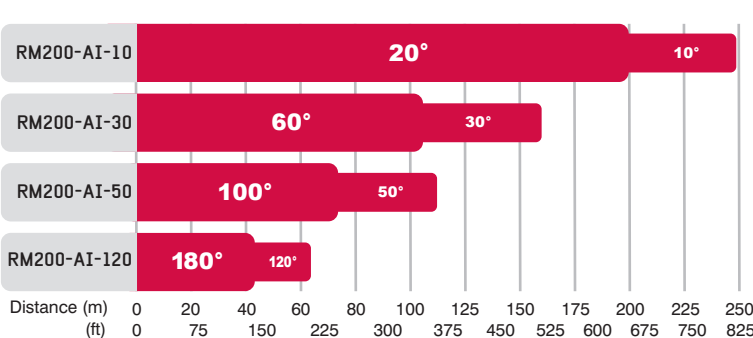

ILLUMINATOR

Max Distance: up to 250m (820ft)
Angle: Various - See Part Codes
Optics: SMT LED's
Consumption: 80W max
Voltage: 13.5V current controlled
Weight: 4kg
Environmental: IP66
Temp Range: -20 to +40°C (0 to 105°F)
Cable Length: 2.5m
Colour: Black
Wavelength: 850 or 950nm
Dimensions: 280 x 195 x 66mm

BRACKETRY

U Bracket and Adaptive Illumination bracket included

PART CODES

RM200-AI-10 RAYMAX 200, 10-20° AI, 850nm + PSU
 RM200-AI-30 RAYMAX 200, 30-60° AI, 850nm + PSU
 RM200-AI-50 RAYMAX 200, 50-100° AI, 850nm + PSU
 RM200-AI-120 RAYMAX 200, 120-180° AI, 850nm + PSU
 RM200-AI-50-C RAYMAX 200, 50-100° AI, 950nm + PSU

Other models available on request.

RAYMAX 200 ILLUMINATION DISTANCES

N.B Maximum distance is dependant upon camera/lens performance.

ALL RAYMAX DISTANCES

		METRES		FEET	
		Narrow	Wide	Narrow	Wide
RAYMAX 200	RM200-AI-10	249	200	817	656
	RM200-AI-30	160	106	525	346
	RM200-AI-50	112	74	367	243
	RM200-AI-120	64	42	210	139
RAYMAX 100	RM100-AI-30	80	53	262	173
	RM100-AI-50	56	37	184	121
	RM100-AI-120	32	21	105	69
RAYMAX 50	RM50-AI-30	40	26	131	87
	RM50-AI-50	28	18	92	61
	RM50-AI-120	16	11	52	35
RAYMAX 25	RM25-30	20	non AI		66
	RM25-50	14	non AI		46
	RM25-120	8	non AI		26