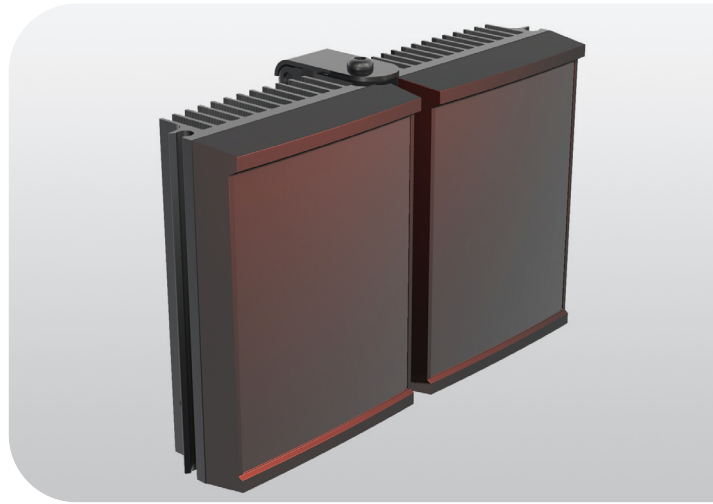

rayMAX 200

INFRA-RED PRODUCT RANGE

The RAYMAX series of High Performance Infra-Red LED illuminators provide class leading performance, long life and ultra low maintenance. They incorporate the very latest surface mount LED's to deliver excellent night-time pictures with improved optical output and outstanding reliability.

The unique Adaptive Illumination™ concept provides the flexibility to alter the angle of illumination on site to suit specific security needs and to match the camera's field of view. RAYMAX illuminators are also purpose designed to provide even output illumination.

Each unit is fitted with a Cool Running™ thermal management system to carefully control LED output and delivers a projected working life of 10 years.

RAYMAX illuminators are supplied with bracket and power supply. Control features on the power supply include adjustable power output, photocell and telemetry control. RAYMAX 200 is suitable for all low light installations up to 250 metres. (820ft)

- Zero Light Pollution
- Even Output Illumination
- Semi-Covert or Covert Options

rayTEC®

www.rayteccctv.com

ADAPTIVE ILLUMINATION™

Designed for RAYMAX Infra-Red and RAYLUX White-Light illuminators, Adaptive Illumination™ allows the installer to adjust the angle of the light projection from a single unit to fit the specific demands of any installation. Adjustment is quick and convenient and any angle from 30-60 degrees is easily selectable. Adaptive Illumination is patent pending technology available exclusively from Raytec.