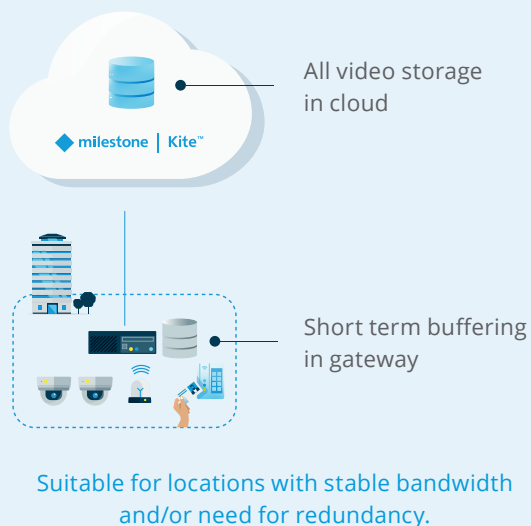

Milestone Kite™

The simple way to secure your business

Milestone Kite is a simple cloud solution that delivers video security, access control, and smart analytics. It is easy to set up and can be managed from a centralized interface. Plus, updates are automatic and it can be accessed from anywhere.

meaning you are free to expand it as your needs change. There are 6,000+ compatible camera models and your solution can be enriched with video analytics.

Hardware? Isn't this a cloud solution?

Yes! The Milestone Kite platform lives in the cloud and manages your data remotely. We use a small internet appliance called the Milestone Kite Gateway to keep things simple and connected. The gateway connects all

your devices together and communicates the data to the cloud so you can manage your solution from anywhere, any time.

Which gateway should I choose?

There are two available solutions — cloud and edge storage — with the further option to mix the two to accommodate locations with varied bandwidth availability.

Cloud storage

Edge storage

These tables are guidelines for the Kite Cloud or Edge Gateways. They indicate how many channels a single gateway can handle per location.

Number of camera channels supported by the Kite Cloud Gateway