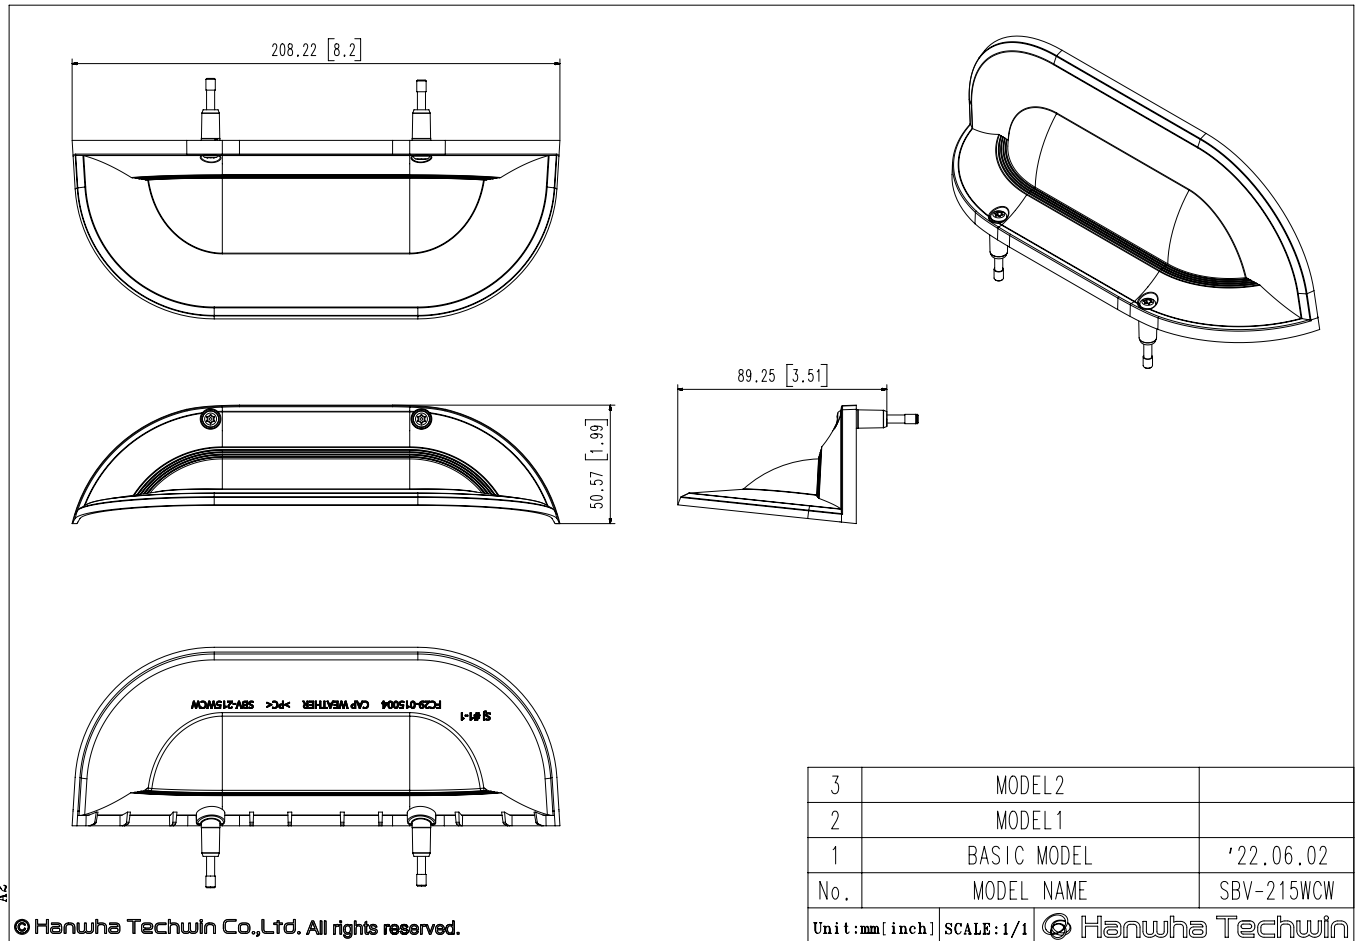

SBV-215WCW

Weather Cap

CAD

Unit: mm [inch]

A2

© Hanwha Techwin Co., Ltd. All rights reserved.