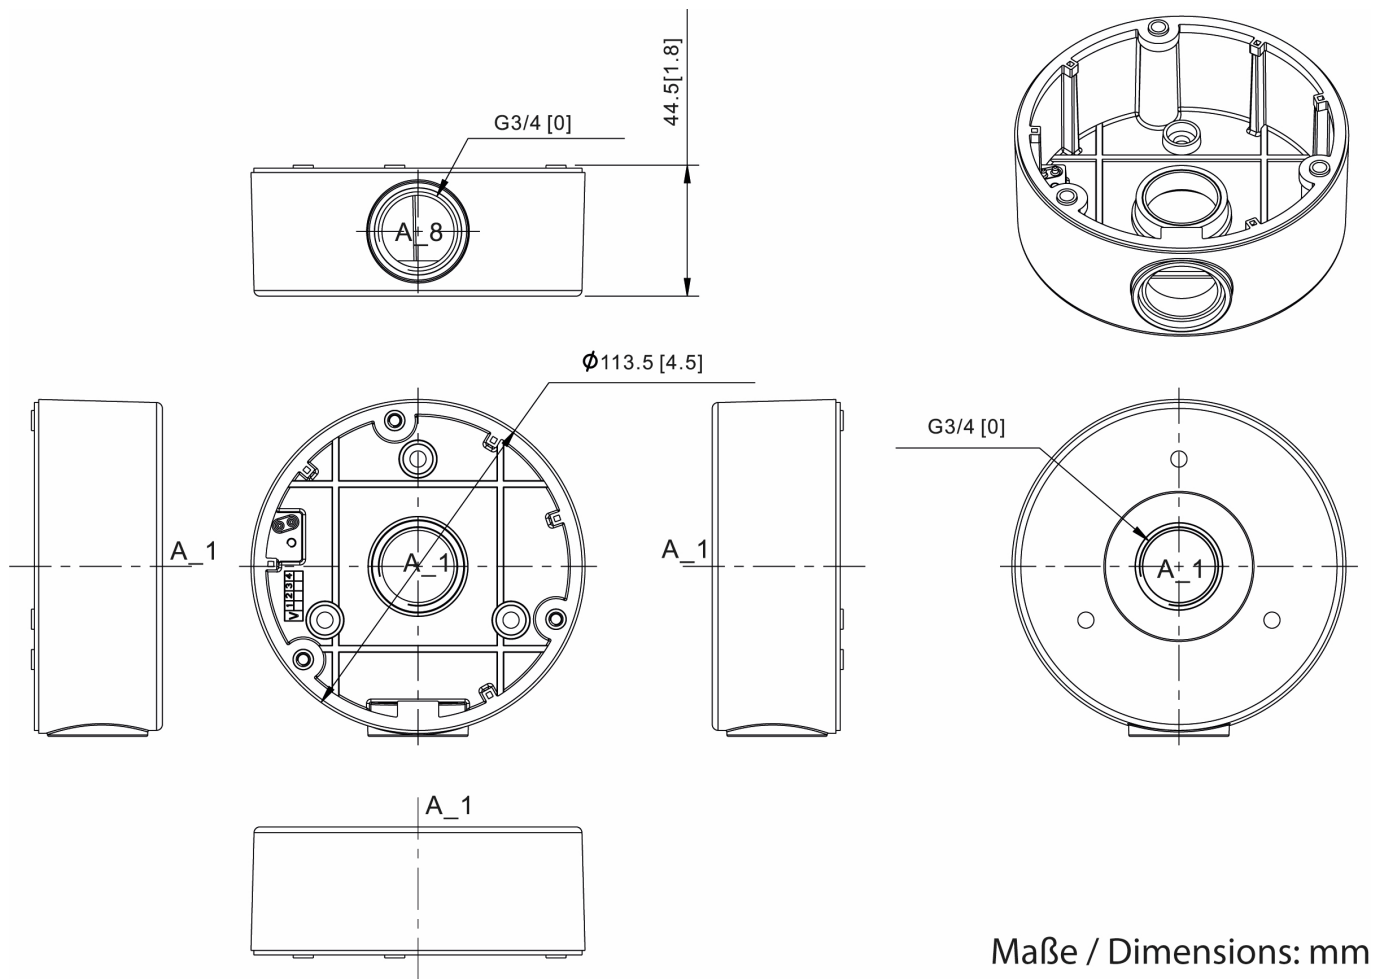

AK-22

SKU: 234753

Kamera Anschlussbox für Mini Dome
IND-42M2808M0A Wand- oder Deckenmontage

Main Features

Professional installation

For wall and ceiling surface mounting

Weatherproof IP64

Easy and fast cable connection

Compatible with the following products

Mini Dome IND-42M2808M0A

Specifications

Series	eneo IN-Series
Dimensions (HxWxD)	see drawing
Weight	580 g
Colour	RAL9003,Pantone P 179-1
Housing	aluminium
Protection rating	IP64
Parts supplied	mounting accessories

AK-22

Technical Drawing

Maße / Dimensions: mm