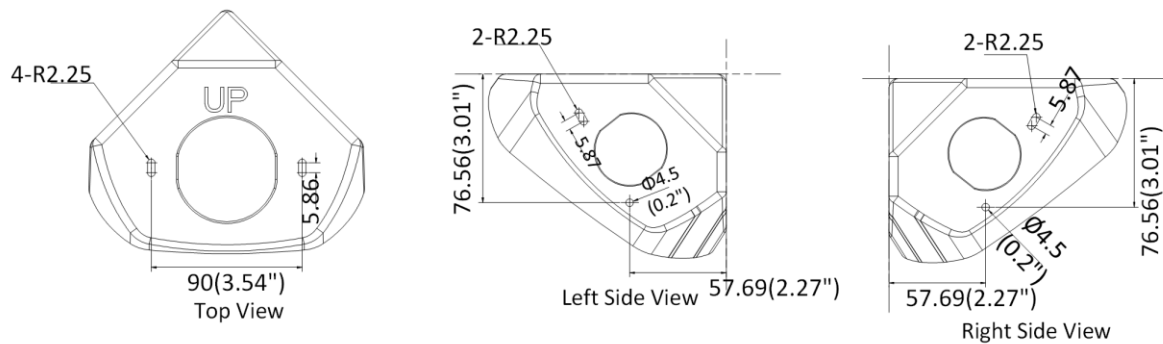

General	
Power	12 VDC \pm 20%, 0.9 A, max. 11 W, 2-core terminal block, PoE: 802.3af, Class 0, 36 V to 57 V, 0.3 A to 0.2 A, max. 12 W
Material	Cover: Metal, main body: Metal
Dimension	213.73 mm \times 199.67 mm \times 137.57 mm (8.4" \times 7.86" \times 5.42")
Package Dimension	255 mm \times 255 mm \times 190 mm (10.04" \times 10.04" \times 7.48")
Weight	Approx. 1.338 kg (2.95 lb.)
With Package Weight	Approx. 2.054 kg (4.53 lb.)
Storage Conditions	-40 °C to +60 °C (-40 °F to +140 °F). Humidity 95% or less (non-condensing)
Startup and Operating Conditions	-40 °C to +60 °C (-40 °F to +140 °F). Humidity 95% or less (non-condensing)
Language	32 languages: English, Russian, Estonian, Bulgarian, Hungarian, Greek, German, Italian, Czech, Slovak, French, Polish, Dutch, Portuguese, Spanish, Romanian, Danish, Swedish, Norwegian, Finnish, Croatian, Slovenian, Serbian, Turkish, Korean, Traditional Chinese, Thai, Vietnamese, Japanese, Latvian, Lithuanian, Portuguese (Brazil)
General Function	one-key reset, anti-flicker, Heartbeat, mirror, password protection, privacy mask, watermark, IP address filter
Cable Length	0.15 m (0.49 ft.)
Demist	Yes
Approval	
EMC	FCC: 47 CFR Part 15, Subpart B, CE-EMC: EN 55032: 2015, EN 61000-3-2:2019, EN 61000-3-3: 2013+A1:2019, EN 50130-4: 2011 +A1: 2014, RCM: AS/NZS CISPR 32: 2015, IC: ICES-003: Issue 7, KC: KN32: 2015, KN35: 2015
Safety	UL: UL 62368-1, CB: IEC 62368-1: 2014+A11, CE-LVD: EN 62368-1: 2014/A11: 2017, BIS: IS 13252 (Part 1): 2010/ IEC 60950-1: 2005, LOA: IEC/EN 60950-1
Environment	CE-RoHS: 2011/65/EU, WEEE: 2012/19/EU, Reach: Regulation (EC) No 1907/2006
Protection	IP67: IEC 60529-2013, IK10+: IEC 62262:2002
Anti-Corrosion Protection	NEMA 4X (NEMA 250-2018)

▪ Available Model

DS-2CD6W45G0-IVS (2 mm)

Dimension

Screw Hole

Unit: mm (inch)

Distributed by

HIKVISION®

Headquarters