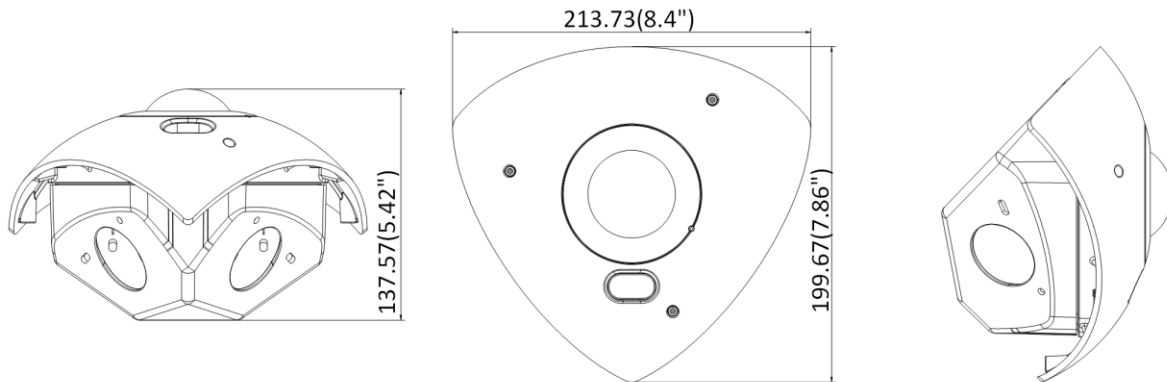

General	
Power	12 VDC \pm 20%, 0.9 A, max. 11 W, 2-core terminal block, PoE: 802.3af, Class 0, 36 V to 57 V, 0.3 A to 0.2 A, max. 12 W
Material	Cover: Metal, main body: Metal
Dimension	213.73 mm \times 199.67 mm \times 137.57 mm (8.4" \times 7.86" \times 5.42")
Package Dimension	255 mm \times 255 mm \times 190 mm (10.04" \times 10.04" \times 7.48")
Weight	Approx. 1.338 kg (2.95 lb.)
With Package Weight	Approx. 2.054 kg (4.53 lb.)
Storage Conditions	-40 °C to +60 °C (-40 °F to +140 °F). Humidity 95% or less (non-condensing)
Startup and Operating Conditions	-40 °C to +60 °C (-40 °F to +140 °F). Humidity 95% or less (non-condensing)
Language	32 languages: English, Russian, Estonian, Bulgarian, Hungarian, Greek, German, Italian, Czech, Slovak, French, Polish, Dutch, Portuguese, Spanish, Romanian, Danish, Swedish, Norwegian, Finnish, Croatian, Slovenian, Serbian, Turkish, Korean, Traditional Chinese, Thai, Vietnamese, Japanese, Latvian, Lithuanian, Portuguese (Brazil)
General Function	one-key reset, anti-flicker, Heartbeat, mirror, password protection, privacy mask, watermark, IP address filter
Cable Length	0.15 m (0.49 ft.)
Demist	Yes
Approval	
EMC	FCC: 47 CFR Part 15, Subpart B, CE-EMC: EN 55032: 2015, EN 61000-3-2:2019, EN 61000-3-3: 2013+A1:2019, EN 50130-4: 2011 +A1: 2014, RCM: AS/NZS CISPR 32: 2015, IC: ICES-003: Issue 7, KC: KN32: 2015, KN35: 2015
Safety	UL: UL 62368-1, CB: IEC 62368-1: 2014+A11, CE-LVD: EN 62368-1: 2014/A11: 2017, BIS: IS 13252 (Part 1): 2010/ IEC 60950-1: 2005, LOA: IEC/EN 60950-1
Environment	CE-RoHS: 2011/65/EU, WEEE: 2012/19/EU, Reach: Regulation (EC) No 1907/2006
Protection	IP67: IEC 60529-2013, IK10+: IEC 62262:2002
Anti-Corrosion Protection	NEMA 4X (NEMA 250-2018)

▪ Available Model

DS-2CD6W45G0-IVS (2 mm)

Dimension

Screw Hole

Unit: mm (inch)

Distributed by

HIKVISION®

Headquarters