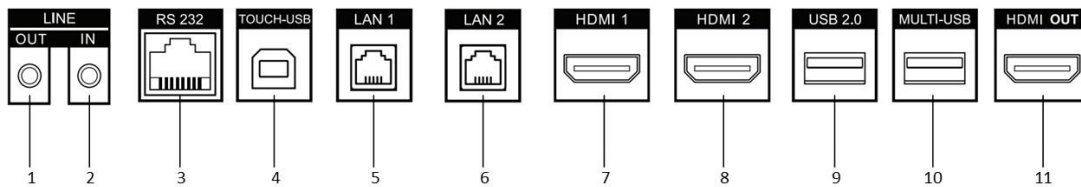

▪ Specification

Product Model	
Product Model	DS-D5B86RB/A
Display	
Screen Size	86 inch LED Backlight
Backlight	DLED
Pixel Pitch	0.164(H) × 0.493(V) mm
Resolution	3840 × 2160 @60 Hz
Brightness	350 cd/m ²
Color Depth	10 bit
Contrast Ratio	1200: 1 (Typ.)
Response Time	6 ms
Color Gamut	90% NTSC (CIE1931) (Typ.)
Refresh Rate	60 Hz
Viewing Angle	178°(H)/178°(V)
Built-in System	
Operation System	Android 8.0
Processor	4-core A73 × 2 + A53 × 2, 1.5 GHz
Memory	3 GB
Built-in Storage	32 GB
NIC	Built-in 100 Mbps NIC, supporting routing
Touch	
Type	Infrared touch screen
Glass	AG smooth glass
Touch Point	20 point multi-touch
Touch Response Time	< 10 ms
Touch Precision	±1 mm (≥ 90% touching area)
Touch Craft	Full paste
Internal Function	
Loudspeaker	Built-in 2 × 16 W loudspeaker
Bluetooth	Built-in BLE (Bluetooth Low Energy) module supports Bluetooth 5.0 and previous version.
Interface	
Video & Audio Input	HDMI IN × 2, MAX 4 K @ 60 Hz, LINE IN × 1
Video & audio output	HDMI OUT × 1, MAX 4K @ 60 Hz; LINE OUT × 1
Control interface	RS-232 × 1
Network Interface	RJ45 (100Mbps ports) × 2
Data Transmission Interface	2 USB on front panel , 2 USB on rear panel
Power	
Power Consumption	< 420 W (full load)
Standby Consumption	0.5 W

Working Environment

Working Temperature	0 °C~40 °C
Working Humidity	10%~90% RH

General

Power	AC 100 V ~ 240 V, 50/60 Hz
Product dimensions	1963× 1159 × 87.5 mm
Package Dimensions (W × H × D)	2187 x 1366 x 274mm
Net Weight	65.12 kg
Gross Weight	86.24 kg

Available Model

DS-D5B86RB/A(海外标配)(样机),

Physical Interface

接口	说明	接口	说明
1.LINE OUT	Earphone Interface	2.LINE IN	Audio Input Interface
3.RS-232	RS-232 Serial Port	4.TOUCH-USB	Peripheral Touch Interface
5.LAN 1	Ethernet Interface 1	6. LAN 2	Ethernet Interface 2
7.HDMI 1	HDMI1 Input Interface	8.HDMI 2	HDMI2 Input Interface
9.USB 2.0	USB 2.0 Interface	10.MULTI-USB	Multi-function USB Interface
11.HDMI OUT	HDMI Output Interface		