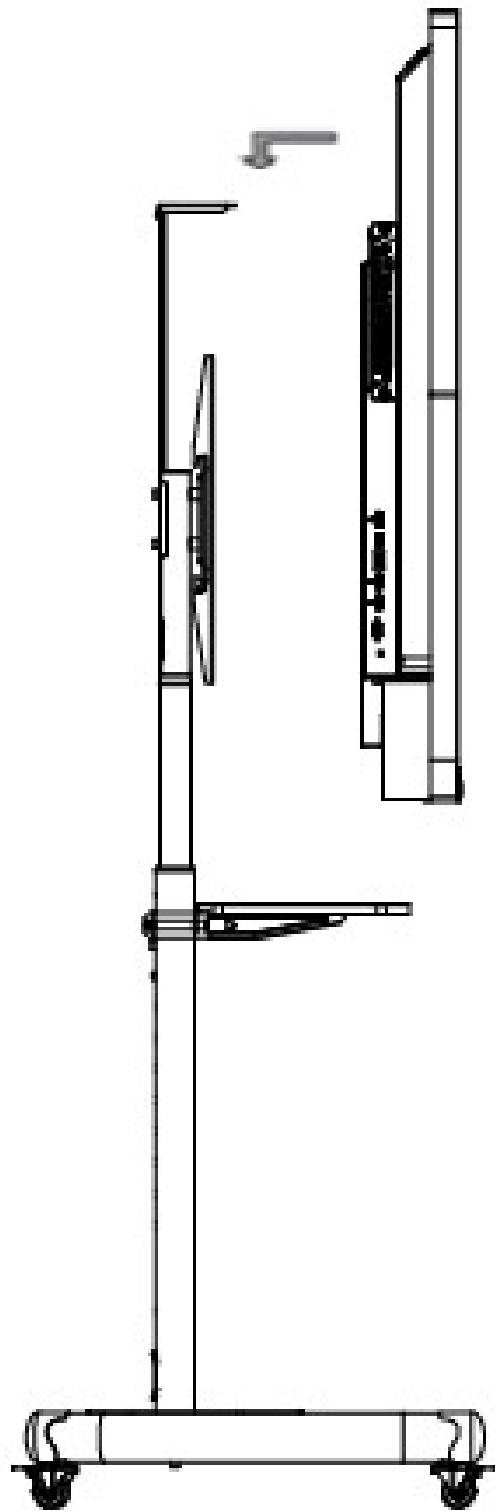

▪ Specification

Product Model	
Product Model	DS-D5B86RB/A
Display	
Screen Size	86 inch LED Backlight
Backlight	DLED
Pixel Pitch	0.164(H) × 0.493(V) mm
Resolution	3840 × 2160 @60 Hz
Brightness	350 cd/m ²
Color Depth	10 bit
Contrast Ratio	1200: 1 (Typ.)
Response Time	6 ms
Color Gamut	90% NTSC (CIE1931) (Typ.)
Refresh Rate	60 Hz
Viewing Angle	178°(H)/178°(V)
Built-in System	
Operation System	Android 8.0
Processor	4-core A73 × 2 + A53 × 2, 1.5 GHz
Memory	3 GB
Built-in Storage	32 GB
NIC	Built-in 100 Mbps NIC, supporting routing
Touch	
Type	Infrared touch screen
Glass	AG smooth glass
Touch Point	20 point multi-touch
Touch Response Time	< 10 ms
Touch Precision	±1 mm (≥ 90% touching area)
Touch Craft	Full paste
Internal Function	
Loudspeaker	Built-in 2 × 16 W loudspeaker
Bluetooth	Built-in BLE (Bluetooth Low Energy) module supports Bluetooth 5.0 and previous version.
Interface	
Video & Audio Input	HDMI IN × 2, MAX 4 K @ 60 Hz, LINE IN × 1
Video & audio output	HDMI OUT × 1, MAX 4K @ 60 Hz; LINE OUT × 1
Control interface	RS-232 × 1
Network Interface	RJ45 (100Mbps ports) × 2
Data Transmission Interface	2 USB on front panel , 2 USB on rear panel
Power	
Power Consumption	< 420 W (full load)
Standby Consumption	0.5 W

Available Model

DS-D5B86RB/A(海外标配)(样机),

Physical Interface

接口	说明	接口	说明
1.LINE OUT	Earphone Interface	2.LINE IN	Audio Input Interface
3.RS-232	RS-232 Serial Port	4.TOUCH-USB	Peripheral Touch Interface
5.LAN 1	Ethernet Interface 1	6. LAN 2	Ethernet Interface 2
7.HDMI 1	HDMI1 Input Interface	8.HDMI 2	HDMI2 Input Interface
9.USB 2.0	USB 2.0 Interface	10.MULTI-USB	Multi-function USB Interface
11.HDMI OUT	HDMI Output Interface		

Installation

The rear should be installed on the hook holes

Distributed by

**HIKVISION®****Headquarters**

No.555 Qianmo Road, Binjiang District,
Hangzhou 310051, China
T +86-571-8807-5998
overseasbusiness@hikvision.com