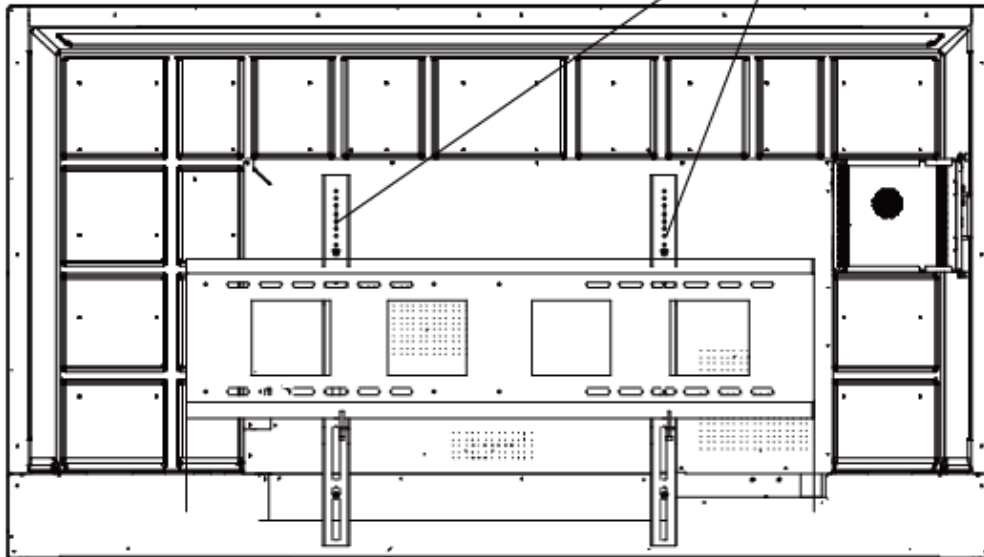

The rear should be installed on the hook holes