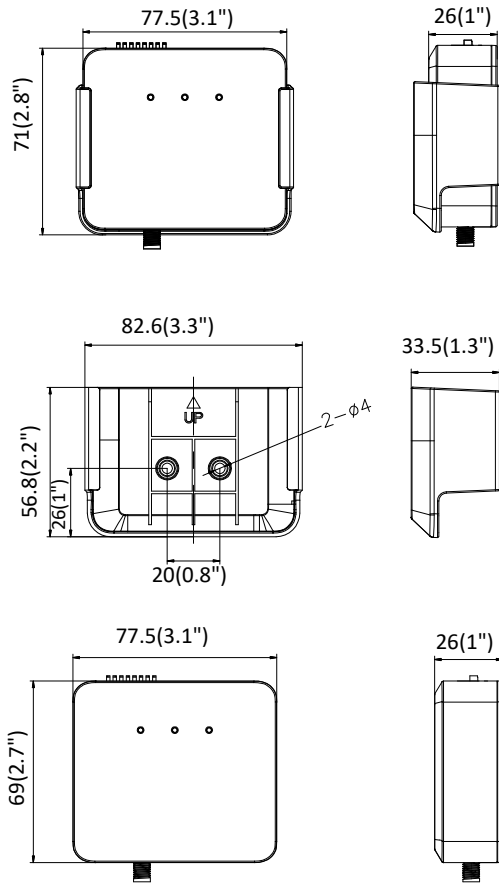

Material	Camera: Plastic Lens: Metal
Dimensions	Camera: 77.5 × 71 × 33.5 mm (3.1" × 2.8" × 1.3") L10: Ø26 × 32.7 mm (Ø1.0" × 1.3") L20: 37 × 26 × 15.1 mm (1.6" × 1.0" × 0.6") L30: Ø26 × 51.4 mm (Ø1.0" × 2.0")
Weight	Camera: 87 g (0.19 lbs.) With package: 220 g (0.49 lbs)

L10

L20

L30

**Connecting cable is included for each sensor unit*

Dimension

Camera:

Unit: mm (inch)

Distributed by