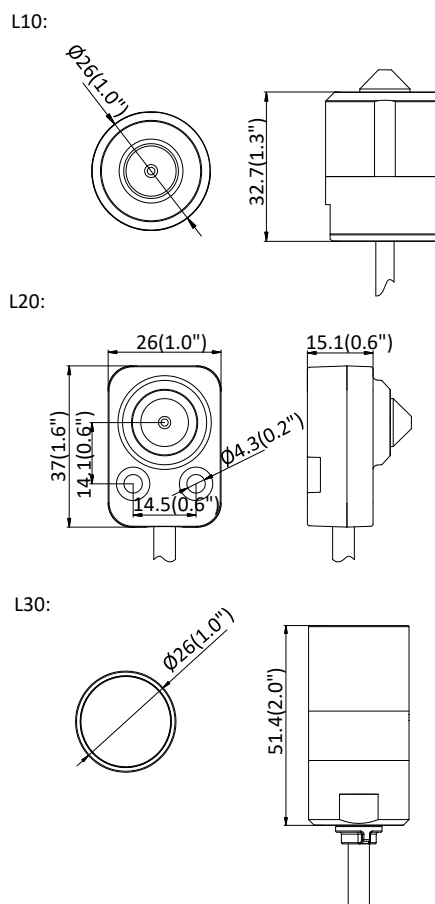

Material	Camera: Plastic Lens: Metal
Dimensions	Camera: 77.5 × 71 × 33.5 mm (3.1" × 2.8" × 1.3") L10: Ø26 × 32.7 mm (Ø1.0" × 1.3") L20: 37 × 26 × 15.1 mm (1.6" × 1.0" × 0.6") L30: Ø26 × 51.4 mm (Ø1.0" × 2.0")
Weight	Camera: 87 g (0.19 lbs.) With package: 220 g (0.49 lbs)

Available Model

- DS-2CD6425G0-C1: main unit,
- DS-2CD6425G0-L10: one cylindrical lens,
- DS-2CD6425G0-L20: one block-shaped lens,
- DS-2CD6425G0-L30: one tube lens,
- DS-2CD6425G0-10: main unit with one cylindrical lens,
- DS-2CD6425G0-20: main unit with one block-shaped lens,
- DS-2CD6425G0-30: main unit with one tube lens

L10

L20

L30

**Connecting cable is included for each sensor unit*

Dimension

Camera:

Unit: mm (inch)

Distributed by