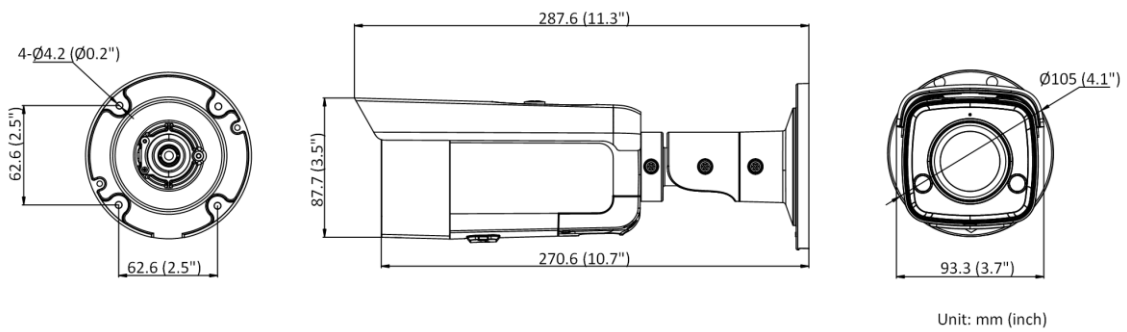

▪ **Dimension**

▪ **Accessory**

▪ **Optional**

DS-1275ZJ-S-SUS Vertical Pole Mount	DS-1276ZJ-SUS Corner Mount	DS-1260ZJ Junction Box	DS-1280ZJ-S Junction Box