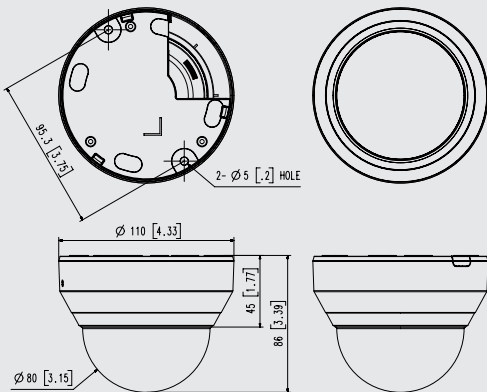

Key Features

- Max. 2megapixel (1920 x 1080) resolution
- Built-in 4mm fixed lens
- Max. 30fps@all resolutions (H.264)
- H.264, MJPEG codec supported, Multiple streaming
- Day & Night (ICR), WDR (120dB)
- Tampering, Motion detection
- microSD/SDHC/SDXC memory slot (Max. 32GB), PoE
- Hallway view, WiseStreamII support
- IR viewable length 20m

Dimensions

Unit:mm(inch)

LND-6022R

NETWORK	
Edge Storage	Micro SD/SDHC 1slot 32GB
Application Programming Interface	ONVIF Profile S/G/T SUNAPI(HTTP API)
Webpage Language	English, Korean, Chinese, French, Italian, Spanish, German, Japanese, Russian, Swedish, Portuguese, Czech, Polish, Turkish, Dutch
Web Viewer	Supported OS: Windows 7, 8.1, 10, Mac OS X 10.12, 10.13, 10.14 Recommended Browser: Google Chrome Supported Browser: MS Explore11, MS Edge, Mozilla Firefox(Window 64bit only), Apple Safari(Mac OS X only)
Memory	512MB RAM, 256MB Flash
ENVIRONMENTAL	
Operating Temperature / Humidity	-10°C ~ +55°C(+14°F ~ +131°F) / Less than 90% RH
Storage Temperature / Humidity	-30°C ~ +55°C(-22°F ~ +131°F) / Less than 90% RH
ELECTRICAL	
Input Voltage	PoE(IEEE802.3af, Class2)
Power Consumption	Max 6.4W, Typical 5.0W
MECHANICAL	
Colour / Material	White / Plastic
RAL Code	RAL9003
Product dimensions / weight	Ø110x86mm(Ø4.33x3.39"), 270g
DORI	
Detect (25PPM/ 8PPF)	42.4m(139.17ft)
Observe (63PPM/ 19PPF)	17.0m(55.67ft)
Recognize (125PPM/ 38PPF)	8.5m(27.83ft)
Identify (250PPM/ 76PPF)	4.2m(13.92ft)

* The latest product information / specification can be found at hanwha-security.com

* Design and specifications are subject to change without notice.

* Wisenet is the proprietary brand of Hanwha Techwin.