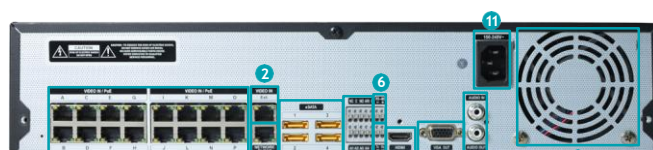

DIMENSIONS

(Unit - mm)

1 Video In /PoE Ports	7 RS-232 Port
2 Video In /Ext. Port	8 HDMI Out Port
3 Network Port	9 VGA Out Port
4 eSATA Ports	10 Audio Ports
5 Alarm Connection Ports	11 Power In Port
6 RS-485 Port	12 Vent

ACCESSORIES (OPTIONAL)