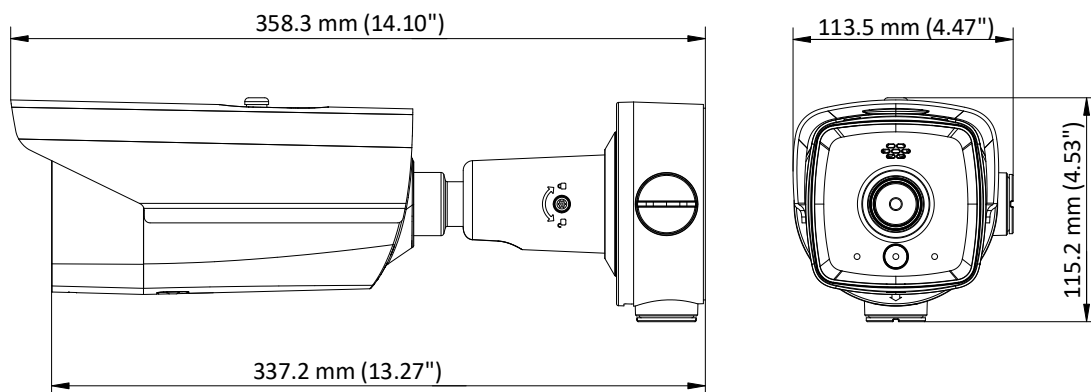

Available Model

DS-2TD2117-6/PA

Dimension

Distributed by

HIKVISION®

Headquarters

No.555 Qianmo Road, Binjiang District,
Hangzhou 310051, China
T +86-571-8807-5998
overseasbusiness@hikvision.com

Hikvision USA
T +1-909-895-0400
sales.usa@hikvision.com