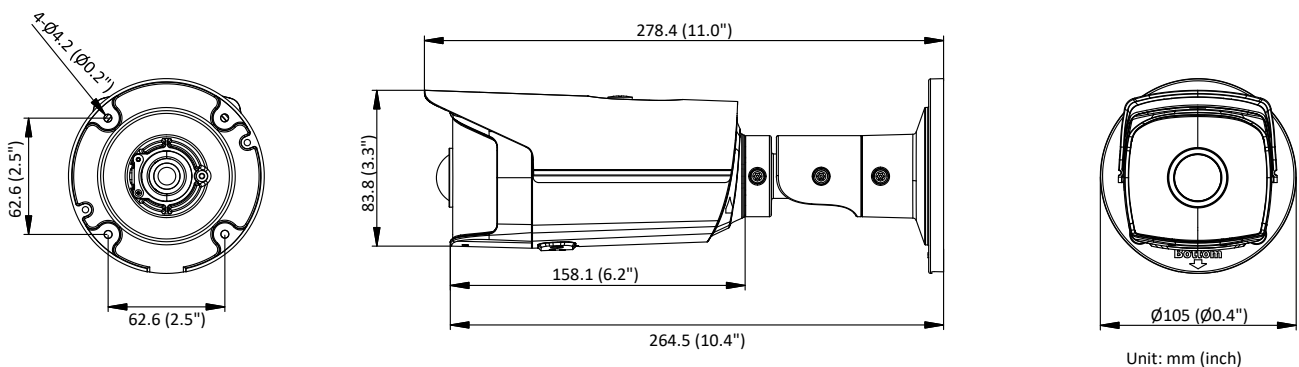

Power Interface	Φ5.5 mm coaxial power plug
Material	Metal
Dimensions	Camera: Φ105 × 278 mm (Φ4.1" × 10.9") With package: 386 × 156 × 155 mm (15.20" × 6.14" × 6.10")
Weight	Camera: 570 g (1.26 lb.) With package: 760 g (1.68 lb.)
Approval	
Class	Class B
Protection	IP67
EMC	FCC (47 CFR Part 15, Subpart B); CE-EMC (EN 55032: 2015, EN 61000-3-2: 2014, EN 61000-3-3: 2013, EN 50130-4: 2011 +A1: 2014); RCM (AS/NZS CISPR 32: 2015); IC (ICES-003: Issue 6, 2016); KC (KN 32: 2015, KN 35: 2015)
Safety	UL (UL 60950-1); CB (IEC 60950-1:2005 + Am 1:2009 + Am 2:2013); CE-LVD (EN 60950-1:2005 + Am 1:2009 + Am 2:2013); BIS (IS 13252(Part 1):2010+A1:2013+A2:2015); LOA (IEC/EN 60950-1)
Environment	CE-RoHS (2011/65/EU); WEEE (2012/19/EU); Reach (Regulation (EC) No 1907/2006)

* Listed resolutions are only selectable options. It does not mean that all streams can work at their maximum resolution at the same time.

Available Model

DS-2CD2T45G0P-I(1.68mm) (Standard)

DS-2CD2T45G0P-I(1.68mm) (Neutral)

Dimension