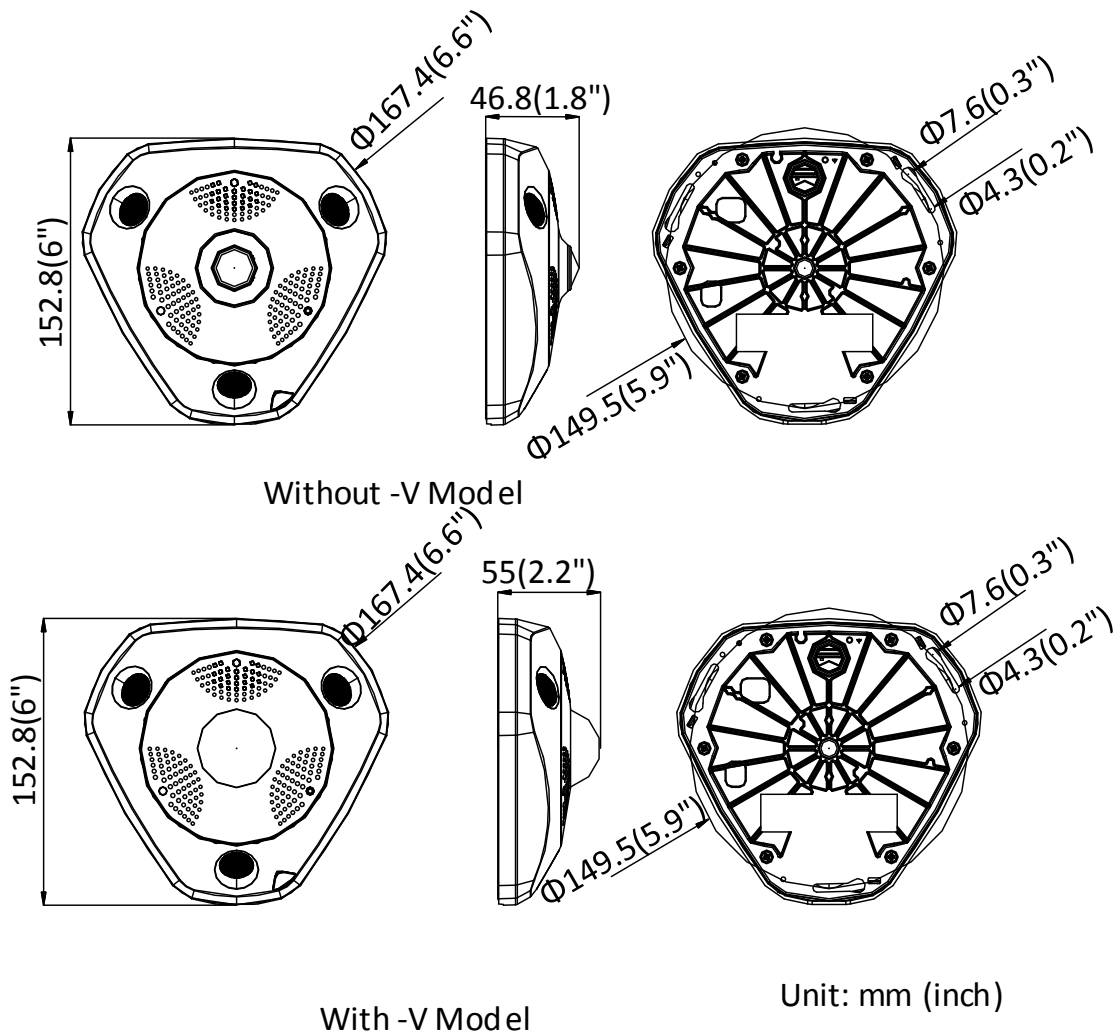

	PoE (802.3af, 36 to 57 V), 0.3 A to 0.2 A, max. 12 W
Protection Level (-V)	IP67, IK8
Material	Metal
Dimensions	Without -V model: 167.4 × 152.8 × 46.8 mm (6. 6" × 6" × 1.8") With -V model: 167.4 × 152.8 × 55 mm (6. 6" × 6" × 2.2")
Weight	Approx. 1400 g (3.09 lbs)

### Dimensions