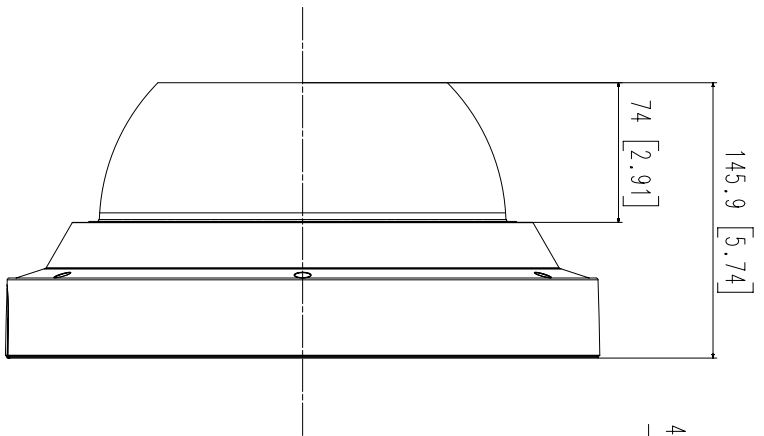

PNM-9085RQZ

20MP IR PTRZ Multi-directional Camera

Key Features

- 5MP x 4ch multi-directional camera
- Motorized PTRZ support
- Max. 30fps@5MP(H.265, H.264)
- 4.13~9.4mm(2.3x) motorized varifocal lens
- IR viewable length : 30m
- H.265, H.264, MJPEG codec, Multi streaming
- Video analytics, WiseStream II
- IP66, IK10, NEMA4X

Unit: [mm] [inch]	SCALE: 1/1	© Hanwha Techwin	
No.	MODEL NAME	DATE	
1	PNM-9084RQZ, PNM-9085RQZ	'19.10.08	