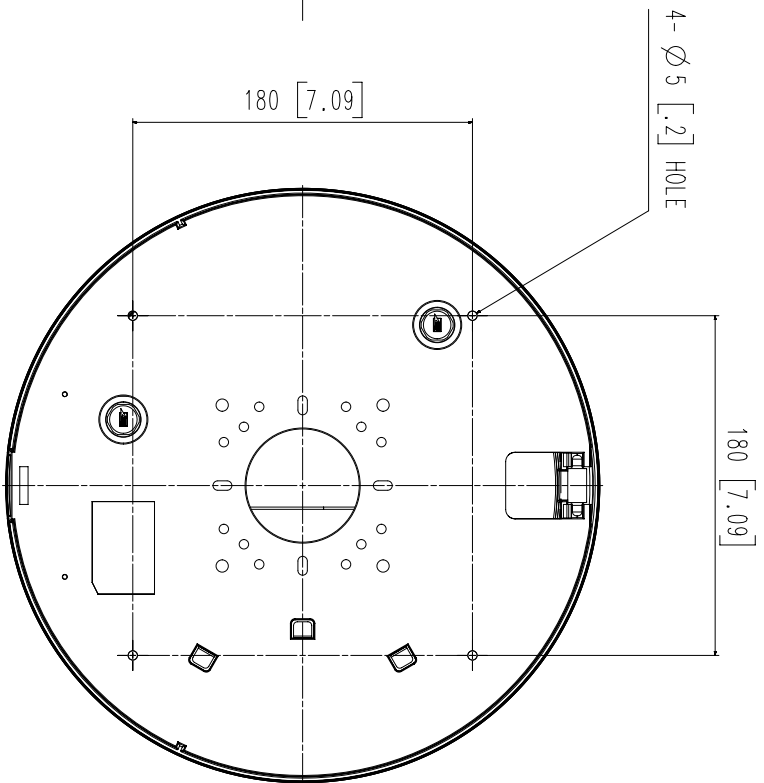

PNM-9085RQZ

20MP IR PTRZ Multi-directional Camera

Key Features

- 5MP x 4ch multi-directional camera
- Motorized PTRZ support
- Max. 30fps@5MP(H.265, H.264)
- 4.13~9.4mm(2.3x) motorized varifocal lens
- IR viewable length : 30m
- H.265, H.264, MJPEG codec, Multi streaming
- Video analytics, WiseStream II
- IP66, IK10, NEMA4X

Unit: [mm] [inch]	SCALE: 1/1	© Hanwha Techwin	
No.	MODEL NAME	DATE	
1	PNM-9084RQZ, PNM-9085RQZ	'19.10.08	