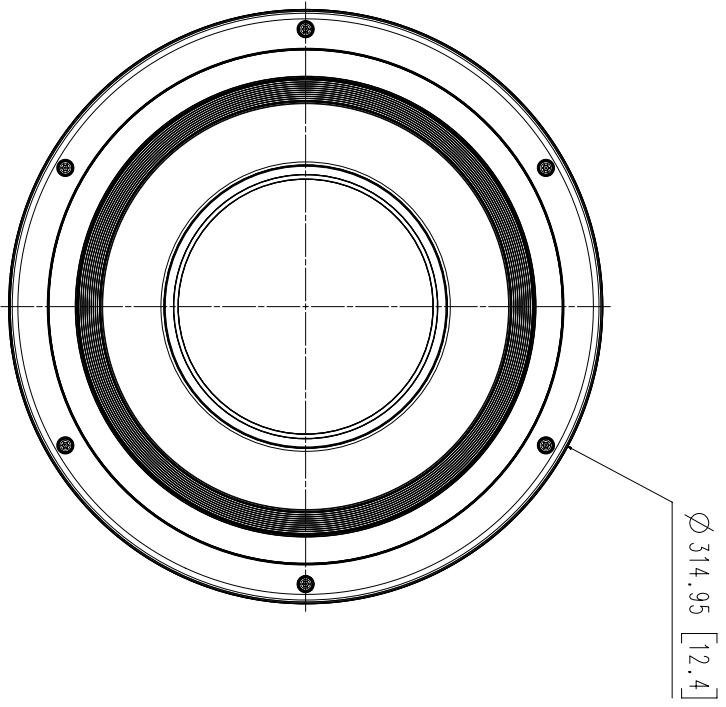

Unit: [mm] [inch]	SCALE: 1/1	© Hanwha Techwin	
No.	MODEL NAME	DATE	
1	PNM-9084RQZ, PNM-9085RQZ	'19.10.08