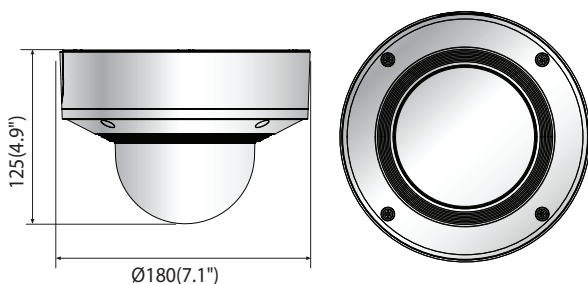

## Key Features

- Max. 2Megapixel & 5Megapixel resolution
- 0.015Lux@F1.4 (Color), 0Lux (B/W, IR LED on) (XNV-6081R)  
0.07Lux@F1.4 (Color), 0Lux (B/W, IR LED on) (XNV-8081R)
- Day & Night (ICR), WDR (150dB / 120dB)
- Hallway View, WiseStreamII Support
- Video & audio analytics, Audio playback
- DIS and shock detection with built-in gyro sensor
- Modular structure, PoE, 12VDC, 24VAC (Optional)
- IP66/IP67, IK10+, NEMA4X

## Dimensions

Unit : mm (inch)