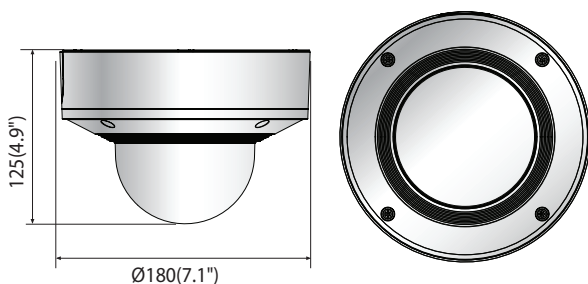

Dimensions

Unit : mm (inch)

Accessories (Optional)

SBP-187HMW /
SBP-187HM

SBC-180B

SPC-100AC

XNV-6081

VIDEO	
Imaging Device	1/2.8" 2MP CMOS
Effective Pixels	1945(H) x 1097(V)
Min. Illumination	Color : 0.015Lux (F1.4, 1./30sec) / B/W : 0.0015Lux (F1.4, 1/30sec)
Video Out	CVBS : 1.0Vp-p / 75Ω composite, 720 x 480(N), 720 x 576(P) for installation USB : Micro USB Type B, 1280 x 720 for installation
LENS	
Focal Length (Zoom Ratio)	2.8~12mm (4.3x) motorized varifocal
Max. Aperture Ratio	F1.4(Wide) ~ F3.6(Tele)
Angular Field of View	H : 119.5°(Wide)~27.9°(Tele) / V : 62.8°(Wide)~15.7°(Tele) / D : 142.1°(Wide)~32.0°(Tele)
Min. Object Distance	0.5m (1.64ft)
Focus Control	Simple focus
Lens Type	DC auto iris, P iris
PAN / TILT / ROTATE	
Pan / Tilt / Rotate Range	0°~360° / -45°~85° / 0°~355°
OPERATIONAL	
Camera Title	Displayed up to 85 characters
Day & Night	Auto (ICR)
Backlight Compensation	BLC, HLC, WDR, SSSR
Wide Dynamic Range	150dB
Digital Noise Reduction	SSNR V
Digital Image Stabilization	Support (built-in gyro sensor)
Defog	Support
Motion Detection	8ea, 8point polygonal zones
Privacy Masking	32ea, polygonal zones - Color : Grey / Green / Red / Blue / Black / White - Mosaic
Gain Control	Low / Middle / High
White Balance	ATW / AWC / Manual / Indoor / Outdoor
LDC	Support
Electronic Shutter Speed	Minimum / Maximum / Anti flicker (2~1/12,000sec)
Digital PTZ	Support (Preset, Group)
Video Rotation	Flip, Mirror, Hallway view (90°/270°)
Analytics	Defocus detection, Directional detection, Fog detection, Face detection, Motion detection, Digital auto tracking, Appear/Disappear, Enter/Exit, Loitering, Tampering, Virtual line, Audio detection, Sound classification, Shock detection
Business Intelligence	People counting, Queue management, Heatmap
Alarm I / O	Input 1ea / Output 1ea
Alarm Triggers	Analytics, Network disconnect, Alarm input
Alarm Events	File upload via FTP and e-mail Notification via e-mail SD/SDHC/SDXC or NAS recording at event triggers Alarm output Handover Audio playback
Audio In	Selectable (mic in/line in), Supply voltage : 2.5VDC (4mA), Input impedance : 2K Ohm
Audio Out	Line out, Max. output level : 1Vrms
NETWORK	
Ethernet	RJ-45 (10/100BASE-T)
Video Compression	H.265/H.264 : Main / Baseline / High, MJPEG
Resolution	1920 x 1080, 1280 x 1024, 1280 x 960, 1280 x 720, 1024 x 768, 800 x 600, 800 x 448, 720 x 576, 720 x 480, 640 x 480, 640 x 360, 320 x 240