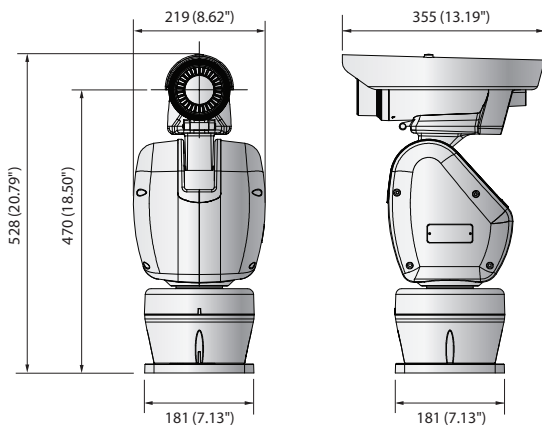

Dimensions

Unit : mm (inch)

	TNU-4041T	TNU-4051T
VIDEO		
Imaging Device	Uncooled Micro bolometer	
Pixel Size	17μm	
Effective Pixels	640x480	
NETD	50mK	
Video Out	CVBS : 1.0 Vp-p / 75Ω composite, 720x480(N), 720x576(P), for installation	
LENS		
Focal Length (Zoom Ratio)	19mm fixed	35mm fixed
Max. Aperture Ratio	F1.0	
Angular Field of View	H : 32° / V : 24.3° / D : 39.2°	H : 17.2° / V : 13° / D : 22°
Min. Object Distance	11m	36m
Focus Control	Fixed	
Mount Type	Board-in type	
PAN / TILT / ROTATE		
Pan Range	360° Endless	
Pan Speed	0.025°~ 120°/sec	
Tilt Range	-90° ~ 40°	
Tilt Speed	0.025°~ 40°/sec	
Sequence	Preset (300ea), Group (6ea)	
Preset Accuracy	0.3°	
Azimuth	Yes (E / W / S / N / NE / NW / SE / SW)	
OPERATIONAL		
Camera Title	Off / On - W/W : English / Numeric / Special characters - China : English / Numeric / Special / Chinese characters - Common : Multi-line (Max. 5), Color (Grey / Green / Red / Blue / Black / White), Transparency, Auto scale by resolution	
Digital Image Stabilization	Off / On (with gyro sensor)	
Motion Detection	Off / On (8ea, 8point polygonal zones), Handover	
Video & Audio Analytics	Tampering, Loitering, Directional Detection, Virtual Line, Enter / Exit, Appear / Disappear, Audio Detection, Motion Detection, Sound Classification, Shock detection, Temperature change detection	
Alarm I/O	Input 1ea / Output 1ea	
Alarm Triggers	Alarm input, Motion detection, Video&audio analytics, Network disconnect	
Alarm Events	File upload via FTP and E-Mail, Notification via E-Mail, Local storage (Micro SD/SDHC/SDXC) or NAS recording at event triggers, External output	
Audio In	Selectable (Mic in / Line in), Supply voltage : 2.5VDC (4mA), Input impedance : approx. 2K Ohm	
Audio Out	Line out, Max. output level : 1 Vrms	
Pixel Count	Support	
NETWORK		
Ethernet	RJ-45 (10/100BASE-T)	
Video Compression Format	H.265 / H.264 (MPEG-4 Part 10/AVC) : Main / Baseline / High , Motion JPEG	
Resolution	640x480, 640x360, 320x240	
Max. Framerate	H.265/H.264 : Max. 30fps at all resolutions / Motion JPEG : Max. 30fps	
Smart Codec	Manual Mode (area-based : 5EA)	
WiseStream II	Support	
Video Quality Adjustment	H.264 / H.265 : Target bitrate level control / MJPEG : Target bitrate level control	
Bitrate Control Method	H.264 / H.265 : CBR or VBR / MJPEG : VBR	
Streaming Capability	Multiple streaming (Up to 10 profiles)	
Audio Compression Format	G.711 u-law / G.726 Selectable G.726 (ADPCM) 8KHz, G.711 8KHz G.726 : 16Kbps, 24Kbps, 32Kbps, 40Kbps AAC-LC : 48Kbps at 8/16/32/48KHz	
Audio Communication	Bi-directional (2-Way)	
IP	IPv4, IPv6	
Protocol	TCP/IP, UDP/IP, RTP(UDP), RTP(TCP), RTCP, RTSP, NTP, HTTP, HTTPS, SSL/TLS, DHCP, FTP, SMTP, ICMP, IGMP, SNMPv1/v2c/v3(MIB-2), ARP, DNS, DDNS, QoS, PIM-SM, UPnP, Bonjour	
Security	HTTPS (SSL) login authentication, Digest login authentication, IP address filtering, User access log, 802.1X authentication (EAP-TLS, EAP-LEAP)	
Streaming Method	Unicast / Multicast	
Max. User Access	20 users at unicast mode	
Edge Storage	Micro SD/SDHC/SDXC (up to 256 GB) - Motion Images recorded in the micro SD/SDHC/SDXC memory card can be downloaded. NAS (Network Attached Storage) Local PC for instant recording	
Application Programming Interface	ONVIF Profile S/G, SUNAPI (HTTP API), Open Platform	
Webpage Language	English, French, German, Italian, Spanish, Russian, Turkish, Polish, Dutch, Swedish, Czech, Portuguese, Japanese, Chinese, Korean	
Web Viewer	Supported OS : Windows 7, 8.1, 10, Mac OS X 10.10, 10.11, 10.12 Non-plugin Webviewer - Supported Browser : Google Chrome 63, MS Edge 41, Mozilla Firefox 57 (Windows 64bit only), Apple Safari 11 (Mac OS X only)	
Central Management Software	SmartViewer, SSM	
ENVIRONMENTAL		
Operating Temperature / Humidity	-40°C ~ +60°C (-40°F ~ +140°F) / Less than 90% RH	
Storage Temperature / Humidity	-50°C ~ +60°C (-58°F ~ +140°F) / Less than 90% RH	
Ingress Protection	IP66, NEMA 4X	
Vandal Resistance	IK10	-
ELECTRICAL		
Input Voltage / Current	24VAC (±10%) / Max. 6A	
Power Consumption	84W (Heater on), 62W (Heater off)	
MECHANICAL		
Color / Material	White / Aluminum	
Dimension (WxHxD)	219x528x335mm (8.62"x20.79"x13.19")	
Weight	11.7 kg (25.79lb)	