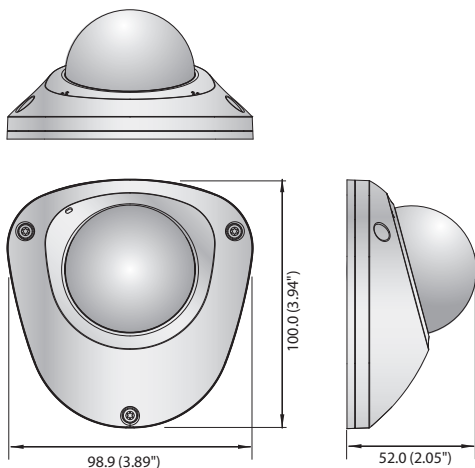

Dimensions

Unit : mm (inch)

XNV-6012M