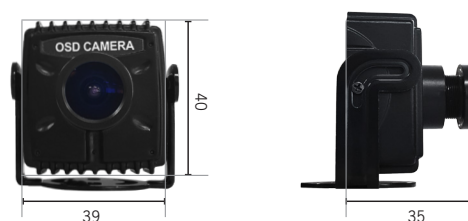

Camera Module