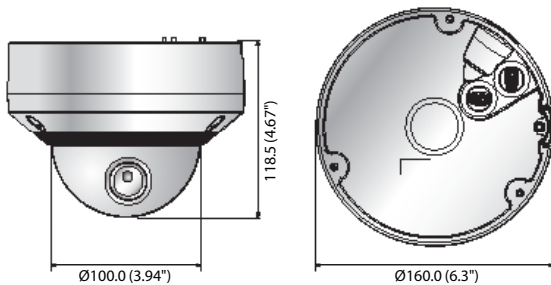

Dimensions

Unit : mm (inch)