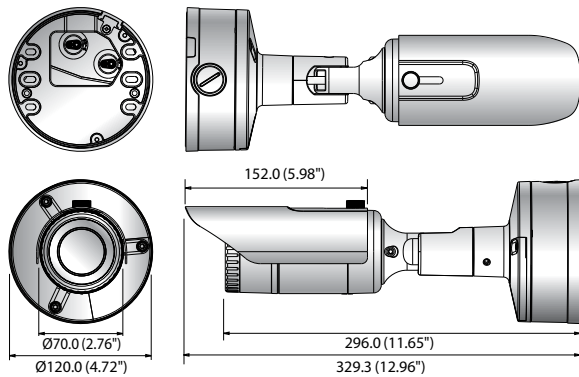

Dimensions

Unit : mm (inch)

Accessories (Optional)

XNO-8020R/8030R/8040R