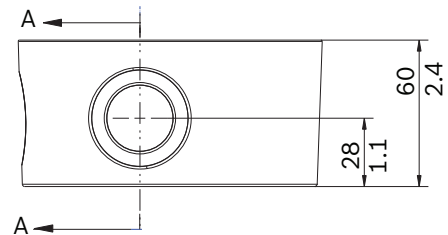

Installation/configuration notes

Technical specifications

Construction material	Aluminum alloy
Finish	RAL 9003
Weight	900 g (2 lb)

Ordering information

NDA-SMB-MINISMB Surface Mount Box
 Surface mount box (Ø149 mm / Ø5.87 in)
 Order number **NDA-SMB-MINISMB**