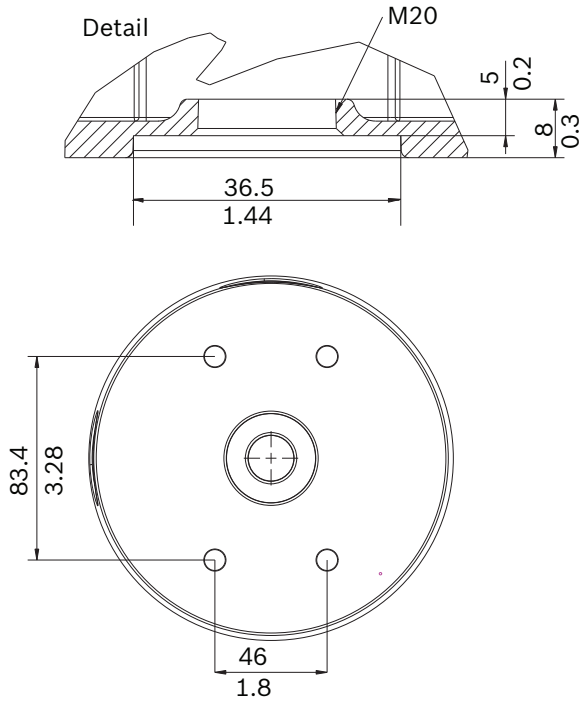

NDA-SMB-MINISMB Surface Mount Box

www.boschsecurity.com

BOSCH

Invented for life

- ▶ Sturdy construction
- ▶ Attractive appearance
- ▶ Easy installation

This easy-to-install and sturdy mount box is specifically designed for mounting FLEXIDOME 4000 and FLEXIDOME 5000 cameras to a flat surface.

Installation/configuration notes

Technical specifications

Construction material	Aluminum alloy
Finish	RAL 9003
Weight	900 g (2 lb)

Ordering information

NDA-SMB-MINISMB Surface Mount Box
 Surface mount box (Ø149 mm / Ø5.87 in)
 Order number **NDA-SMB-MINISMB**