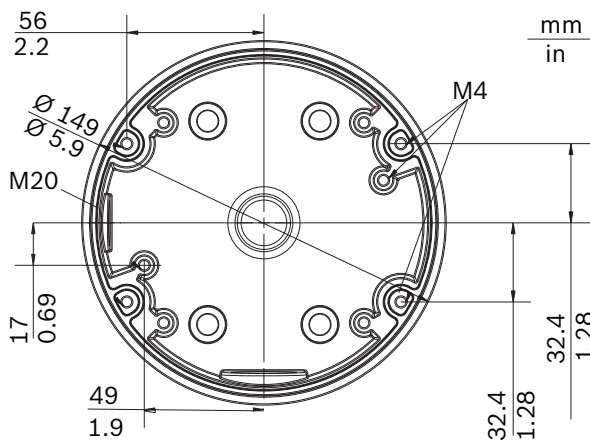

NDA-SMB-MINISMB Surface Mount Box

www.boschsecurity.com

BOSCH

Invented for life

- ▶ Sturdy construction
- ▶ Attractive appearance
- ▶ Easy installation

This easy-to-install and sturdy mount box is specifically designed for mounting FLEXIDOME 4000 and FLEXIDOME 5000 cameras to a flat surface.

Installation/configuration notes

Technical specifications

Construction material	Aluminum alloy
Finish	RAL 9003
Weight	900 g (2 lb)

Ordering information

NDA-SMB-MINISMB Surface Mount Box
 Surface mount box (Ø149 mm / Ø5.87 in)
 Order number **NDA-SMB-MINISMB**