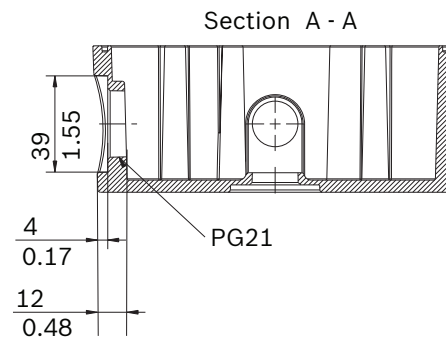

Installation/configuration notes

Technical specifications

Construction material	Aluminum alloy
Finish	RAL 9003
Weight	900 g (2 lb)

Ordering information

NDA-SMB-MINISMB Surface Mount Box
 Surface mount box (Ø149 mm / Ø5.87 in)
 Order number **NDA-SMB-MINISMB**